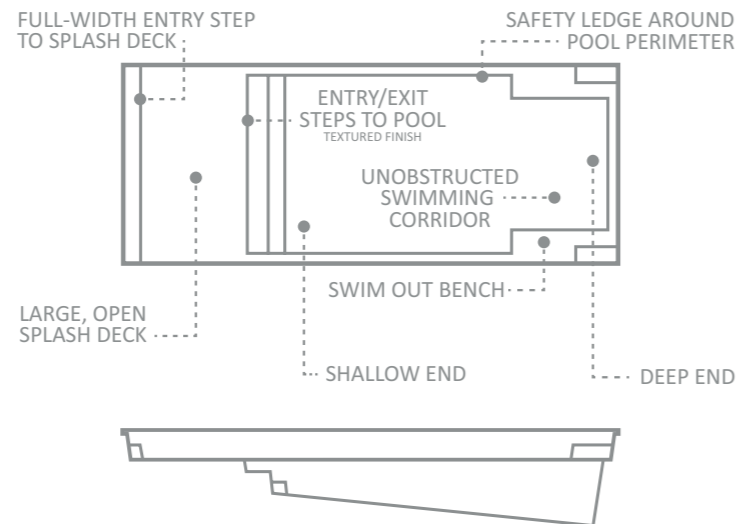

The Summit™

Inspired by the successful platform of its predecessor, The Pinnacle™, The Summit™ shares the design and advantages of a full-width entry step at the shallow end that also serves as an inviting splash deck area.

Many families enjoy advantages of having a splash deck for relaxation or as a play area for young children when outfitted with bubblers.

The compact size of The Summit™ was designed to fit perfectly within today's suburban backyards. The Summit™ spans a full width of 14 feet, allowing homeowners the luxury they want in more limited environments."

The design still allows for unique landscaping opportunities, such as the addition of waterfalls or the placement of decorative furniture and furnishings around the pool.

The Summit™ maintains good depths in the deep end, providing even the tallest of swimmers a good swim area. The deep end features a deep-end swim out for relaxation, and entry and exit steps on either side providing great access for swimmers.

Leisure Pools® continues to lead the industry by introducing more ways to enjoy swimming pool innovation, while still capitalizing on the classical rectangular design. The Summit™ scales another height in perfection and enjoyment, providing yet another way to enjoy your well-deserved "life of leisure."

Note: Deck measures 6'5" x 14'0", 1'8" from base to coping.