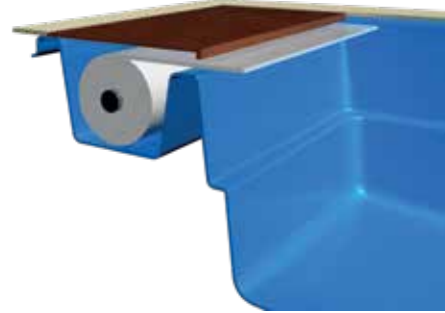

The Reflection™

plus Cover Box

In taking the Reflection™ into the next generation, Leisure Pools® added a built-in housing for an optional automated pool cover.

The benefits of having a retractable cover will not only improve your heating options, but also keep your pool free from leaves and debris. Furthermore, you will have the ability to automatically retract your pool cover out of sight.

Perfect for a variety of climates and surroundings, this design not only offers a tidy environment to store the cover, but also provides efficient use of space by having it built into the pool.

With The Reflection™ plus Cover Box, you really can have the best of both worlds: a functional, stylish and elegantly designed swimming pool with the option to cover your pool in an efficient and easy way.

Note: Cover Box measures 1'10" x 13'4" x 2'4".

LENGTH	WIDTH	SHALLOW	DEEP
32' 7"	13' 4"	4' 1"	5' 10"
29' 3"	13' 4"	4' 1"	5' 8"
26' 0"	13' 4"	4' 1"	5' 5"

*Some measurements rounded