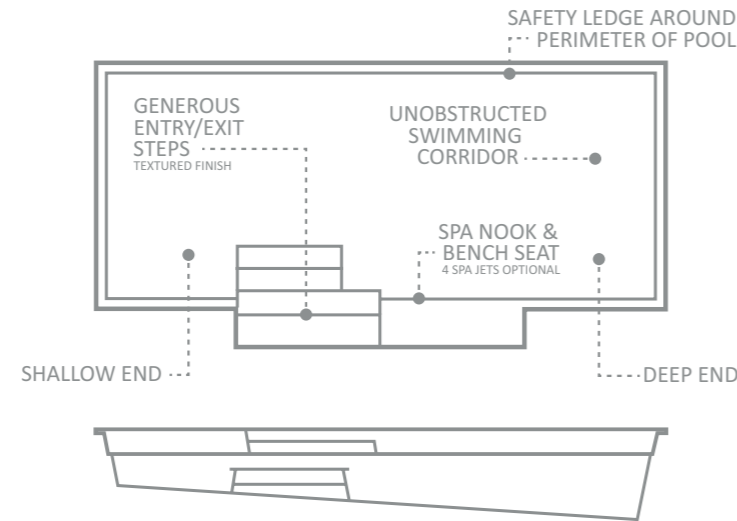

The Elegance™

Since its introduction, the Leisure Pools® Elegance™ design has changed people's perception of what a fiberglass pool can look like.

This bold and innovative design, with its ultra modern square corners and clean crisp lines, has rapidly become one of the most popular pool designs in the world.

When Leisure Pools® first commenced design work on the Elegance™, the emphasis was to not only create a new and visually stunning pool, but also one that maximized the space inside the pool where you swim. There are no unnecessary steps or benches inside the body of the pool which would cut down on swimming area.

The Elegance™ has a large, unobstructed swimming corridor which is perfect for swimming laps. The central step location also incorporates a generous seating area where optional spa jets can be installed to create a relaxing spa nook.

The pool maintains pleasant depths at both ends of the pool and comes in a variety of sizes to suit almost any backyard size or location. The Elegance™ is truly a giant leap forward in modern pool design.

Note: Steps modified on 19'8" size.