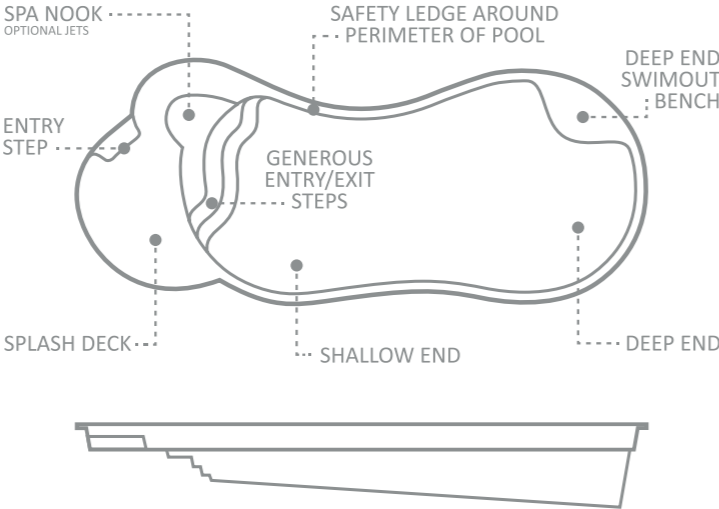

The Eclipse™

An element to good design is the ability to inspire possibilities, and with The Eclipse™, we believe that we have captured just that. With gentle, organic curves and a versatile size range, The Eclipse™ is sure to not only please the eye, but fit perfectly into your leisure lifestyle.

The Eclipse™ design yields unlimited possibilities for both landscaping and environment ideas. From the large body curve that can host a spa or water feature, to the smaller body curve that can provide the perfect spot for a landscaping centerpiece, you can let your biggest ideas come to life.

The design also boasts a unique form that supports elements such as a splash deck, swim nook, deep-end swimout bench, and an unobstructed swim corridor.

A pool for all ages and abilities, the features of The Eclipse™ allow little ones to play safely on the large splash deck, avid swimmers to capitalize on the swim corridor, and for those wanting to relax, the ability to lounge on either the deep end swimout bench, or in the swim nook. Of course for a little more sun, the splash deck is the perfect place to soak in the summer rays.

Note: Deck measures 1'8" from base to coping.