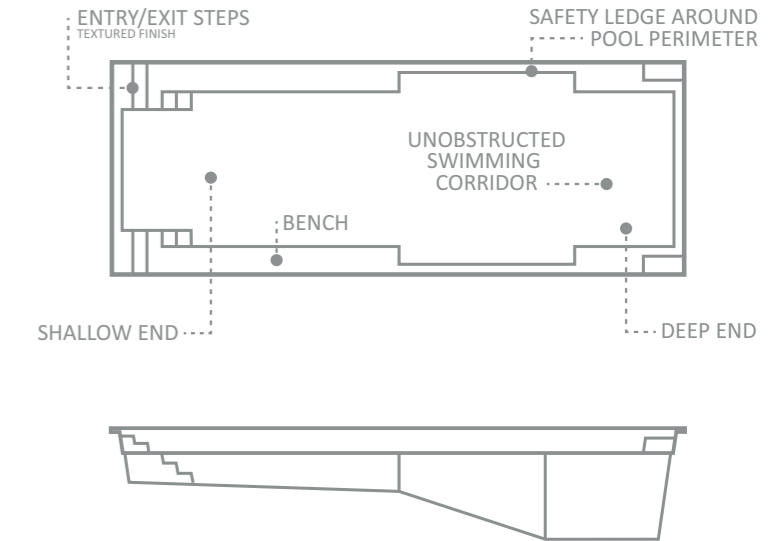

LENGTH	WIDTH	SHALLOW DEPTH	DEEP DEPTH
40' 0"	15' 6"	4' 0"	8' 0"