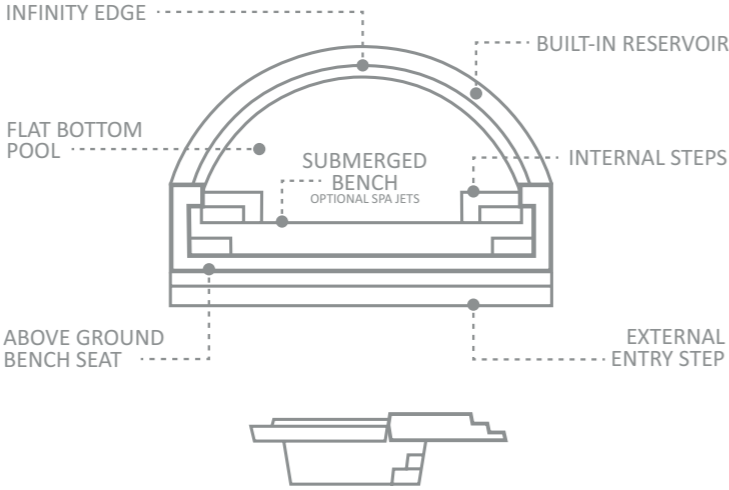

With a stunning wrap around infinity-edge, you are invited to watch the water surface seemingly disappear into a beautiful panoramic view of your backyard. The infinity-edge has been designed with a recirculating water system in which water will flow over the top, then cascade into a built-in reservoir before being returned to the pool.

A full-width bench provides seating in the water, where optional spa jets can be added to enhance your experience. The flat-bottom floor is ideal whether you are looking to take a relaxing dip or play games with your friends and family.

The Horizon™ will fit perfectly on awkward sloping sites or into a deck where you thought a pool was just not possible. This ingeniously created swimming pool incorporates patent pending design and innovation technologies to encapsulate the transition from in-ground to out-of-ground.

Optional storage compartments can be added to the pool to conveniently house its filtration equipment out of sight. The compartments not only protect your equipment, but also facilitates the pumps and filters to operate more efficiently due to closer proximity to the pool. The compartments double as lounge seats for relaxing in the sun without having to be in the water.

The Horizon™ delivers a refreshing new way to enjoy water.