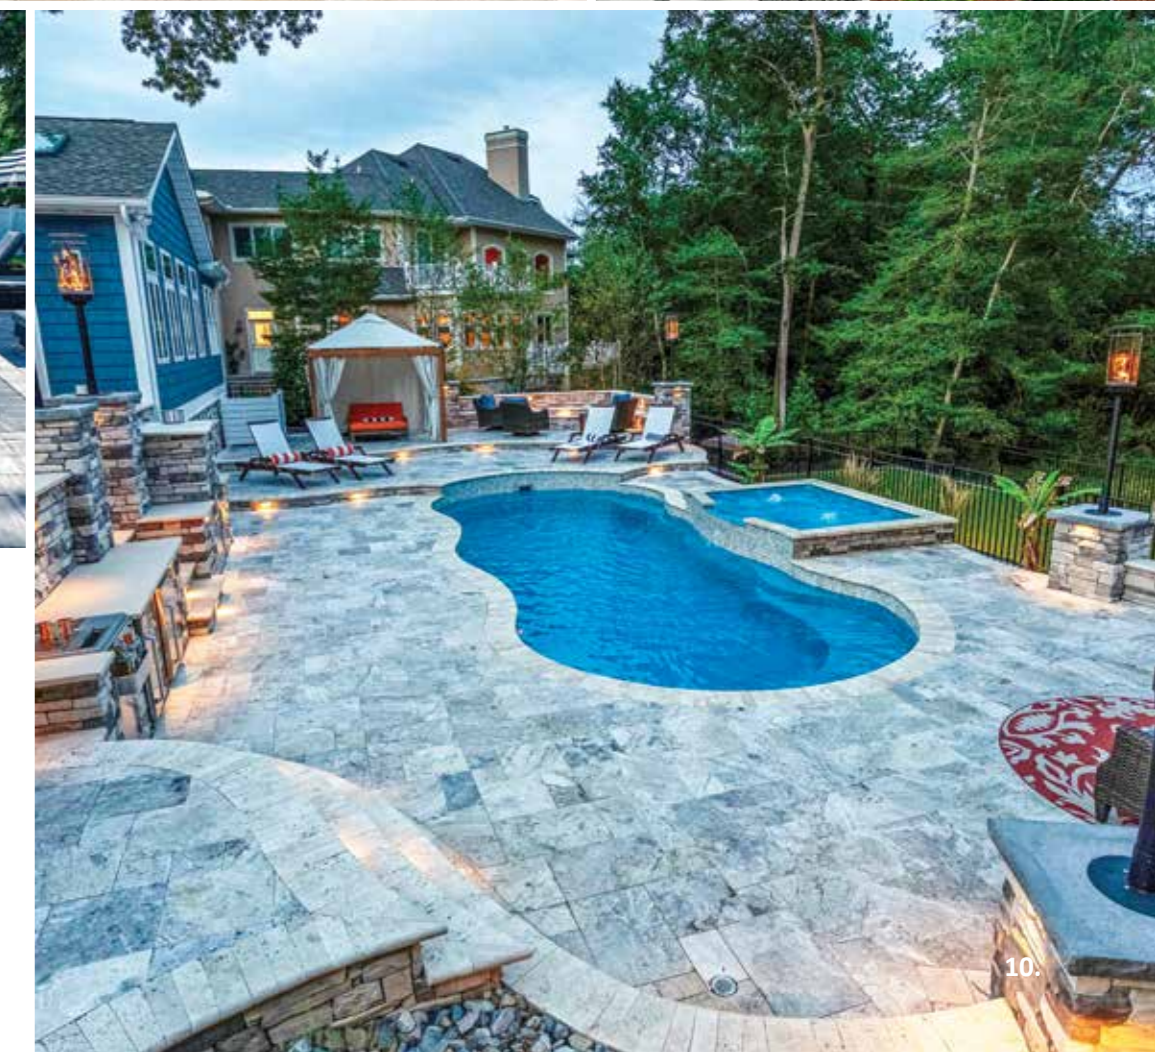

10.

2019 Leisure Pools® Award Winners

Pool of the Month

1. Kevin Sparks Signature Pools
  The Pinnacle™
  40' in Sapphire Blue
  May 2019
2. Cross River Design
  The Harmony™
  16' in Graphite Grey
  December 2019
3. David Ash Jr. Landscaping
  The Supreme™
  40' in Silver Grey
  November 2019
4. Fairfield Pool
  The Allure™
  30' in Graphite Grey
  February 2019
5. Fairfield Pool
  The Pinnacle™
  40' in Graphite Grey
  August 2019
6. Osterhus Outdoor
  The Mediterranean™
  40' in Sapphire Blue
  March 2019
7. East Coast Leisure
  The Elegance™
  30' in Silver Grey
  January 2019
8. Bloom Field
  The Elegance™
  39' in Graphite Grey
  September 2019
9. Pioneer Valley
  The Reflection™ Including Splash Deck
  31' in Graphite Grey
  October 2019
10. Ashton Group at the Beach
  The Riviera™
  34' in Crystal Blue
  April 2019