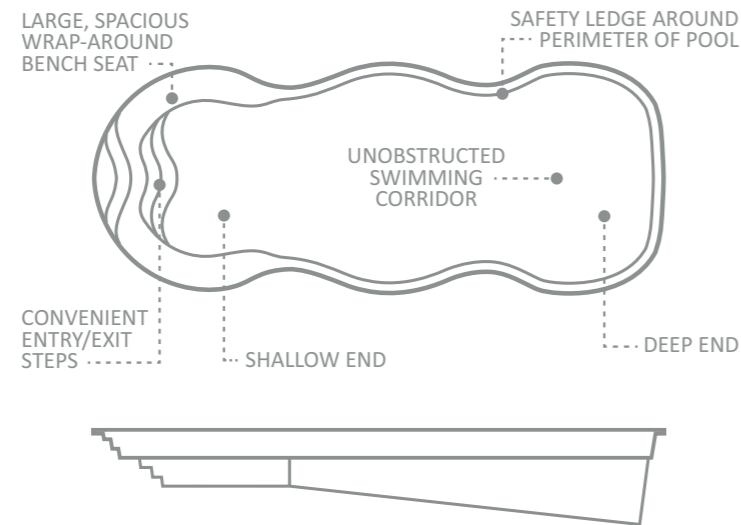

The Caribbean™

Leisure Pools® designers created The Caribbean™ model to provide homeowners with the opportunity to build the backyard paradise they have always dreamed of. Whether you have a large family that loves playing games in the water, or simply enjoy playing the host — entertaining guests, friends and family — The Caribbean™ is the perfect pool to help you make it happen.

The versatility of The Caribbean™ cannot be overstated in its ability to satisfy homeowners' needs. It maintains a large wraparound bench at the shallow end, offering a great play area for children or ample seating for adults. The wide entry steps allow easy access to the bench area as well as the swimming pool floor.

With the deep end only reaching 6' 4", The Caribbean™ provides a pleasant gradual descent as you move into the deep end. You will not only have plenty space to stand, but also a large area to play water games, such as volleyball or basketball. Whether it is having fun in the water with your family, or hosting a pool party, this pool is ideal to accommodate any situation.

The flowing, freeform style of The Caribbean™ will complement any setting, and can be easily incorporated into a multitude of landscape styles, conforming to suit your aesthetic tastes.