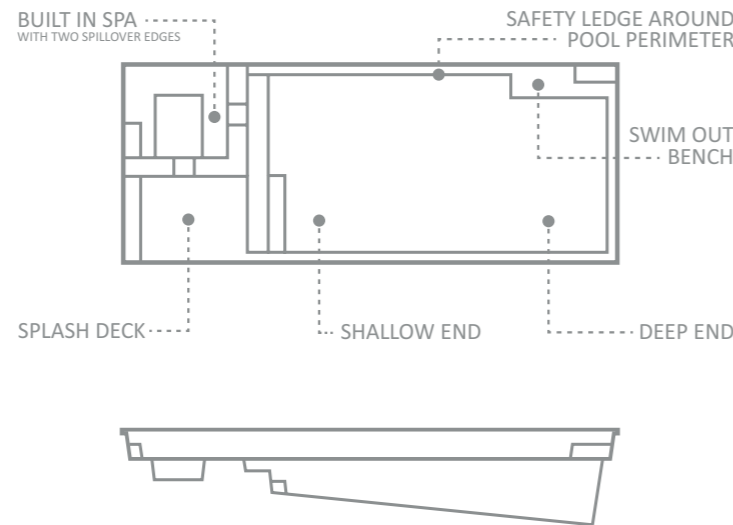

The Limitless™ offers a full-size, built-in square spa that integrates seamlessly into the overall pool design. The built-in spa has the option to either run off the pool filtration system or operate through a separate filtration system and heating unit. The spa has some clever overflow channels with two spillover ledges, through which water cascades into the pool, creating a beautiful waterfall effect.

The Limitless™ has a splash deck at the shallow end of the pool that is ideal for fun and relaxation for all members of the family. The kids love playing in the shallow water, especially the young ones. The splash deck has a broad entry step onto the splash deck and then from the splash deck down into the pool making entry and exit into the pool easy.

In the deep end, The Limitless™ offers a deep-end, swim-out bench, and entry and exit step for swimmers. The depth of The Limitless™ enables even the tallest of swimmers to get a decent swim and the deep end area is ideal for swimming and playing water games.

Leisure Pools® is proud to offer perhaps the most feature-packed pool available on the market today to enjoy your Life of Leisure!

Note: Deck measures 6'5" x 5'3", 1'8" from base to coping.

LENGTH	WIDTH	SHALLOW	DEEP
30' 0"	12' 6"	4' 3"	6' 0"
26' 0"	12' 6"	4' 3"	5' 7"

*Some measurements rounded