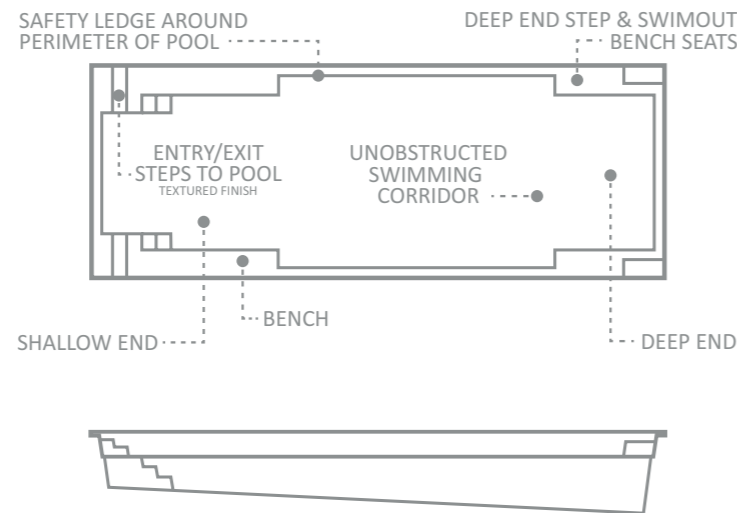

The Supreme™

The beauty of The Supreme™ range of swimming pools is its simplicity in design with an eye on maximum enjoyment of the water. Long, clean, rectangular lines provide a large area for swimming enjoyment as well as a large area for playful games.

The entry and exit area on both sides of the pool allow for easy access. However, the central focus is still on the water, with an open corridor to swim and play in. Bench seating runs along the side for relaxation and for easy conversation, while maintaining the integrity of the swimming corridor between them.

The Supreme™ has good depths in the deep end, providing even the tallest of swimmers a good swim area. The deep end also has a deep-end swim-out for relaxation, and entry and exit steps on either side providing great access for swimmers. The further benefit is that no matter where your home is located, there are a convenient entry and exit steps at either the shallow or deep end of the pool.

If your idea for a life of leisure includes the pure enjoyment of the water, then we suggest that you take a closer look at The Supreme™ range of swimming pools from Leisure Pools®.