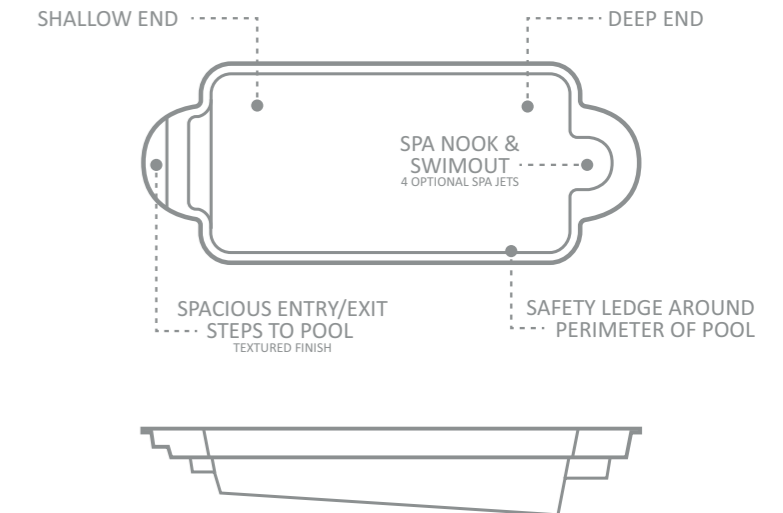

LENGTH	WIDTH	SHALLOW DEPTH	DEEP DEPTH
28' 3"	11' 6"	4' 2"	5' 6"
23' 1"	11' 6"	4' 1"	5' 1"

*Some measurements rounded