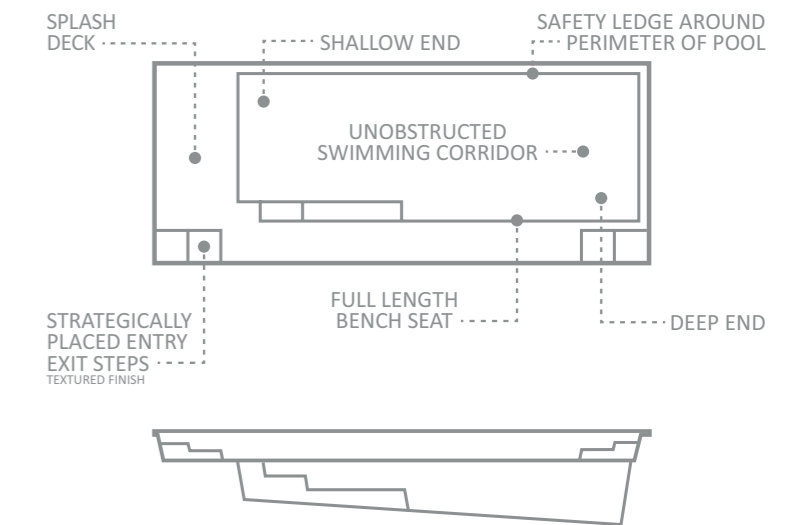

LENGTH	WIDTH	SHALLOW DEPTH	DEEP DEPTH
31' 2"	12' 5"	4' 2"	5' 8"
27' 11"	12' 5"	4' 2"	5' 6"

*Some measurements rounded