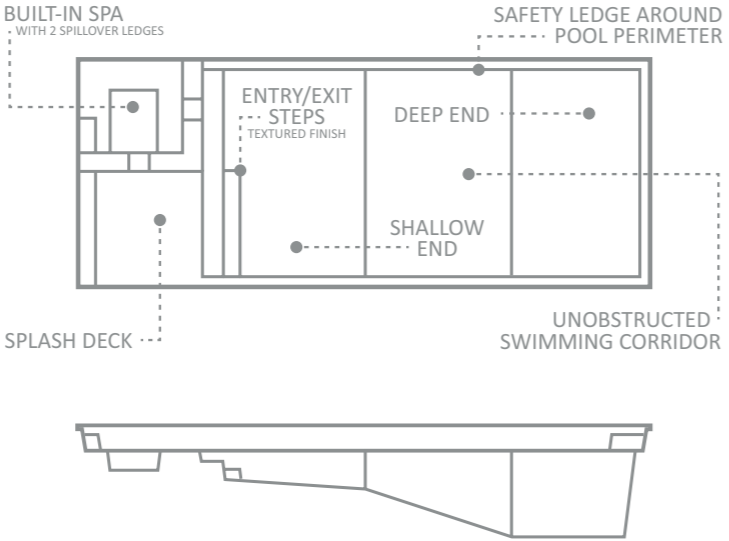

The Icon™

An icon is often referred to as that which is the object of great attention or representative of the latest fashion trends. To deliver just that, Leisure Pools® designers created The Icon™; a pool that embodies those attributes of a pool which we consider fashionable into one captivating swimming pool.

The Icon™ was designed to incorporate all of the amazing features of The Ultimate™ — the built-in spa and splash deck — except it has been modified to plunge to 8’ at its deepest depth.

Spend just a few minutes in this spacious spa, and you will experience less stress and improved circulation. The spa was designed to offer you the option of circulating water within the spa alone, or to circulate into the pool through two built-in spillovers.

The built-in splash deck provides fun for both adults and children. The shallow waters offer a great play area for younger children or a place to stretch out and relax for adults. The Icon™ from Leisure Pools® perfectly represents what a pool should exemplify, not only with the great features it compacts, but through its length and water volume as well. No matter what ideas you have for your perfect pool, The Icon™ will undoubtedly deliver.

Note: Deck measures 6’5” x 8’0”, 1’8” from base to coping.