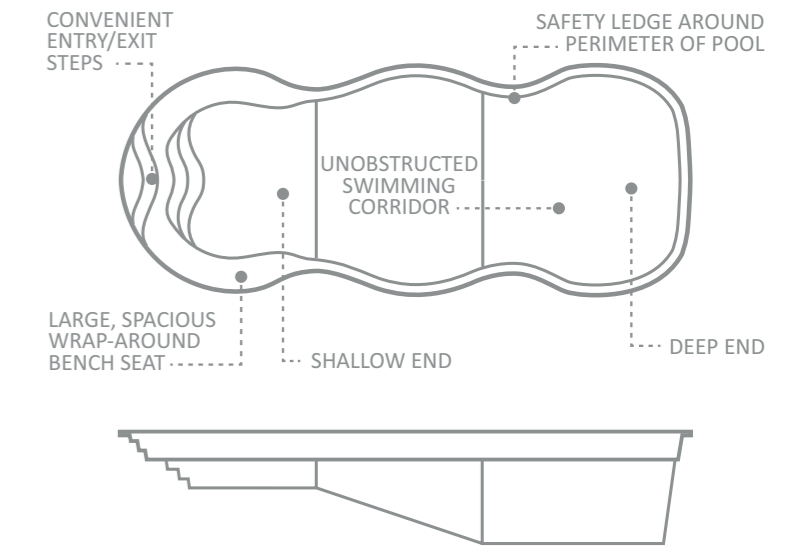

LENGTH	WIDTH	SHALLOW DEPTH	DEEP DEPTH
40' 0"	16' 0"	4' 0"	8' 0"

*Some measurements rounded