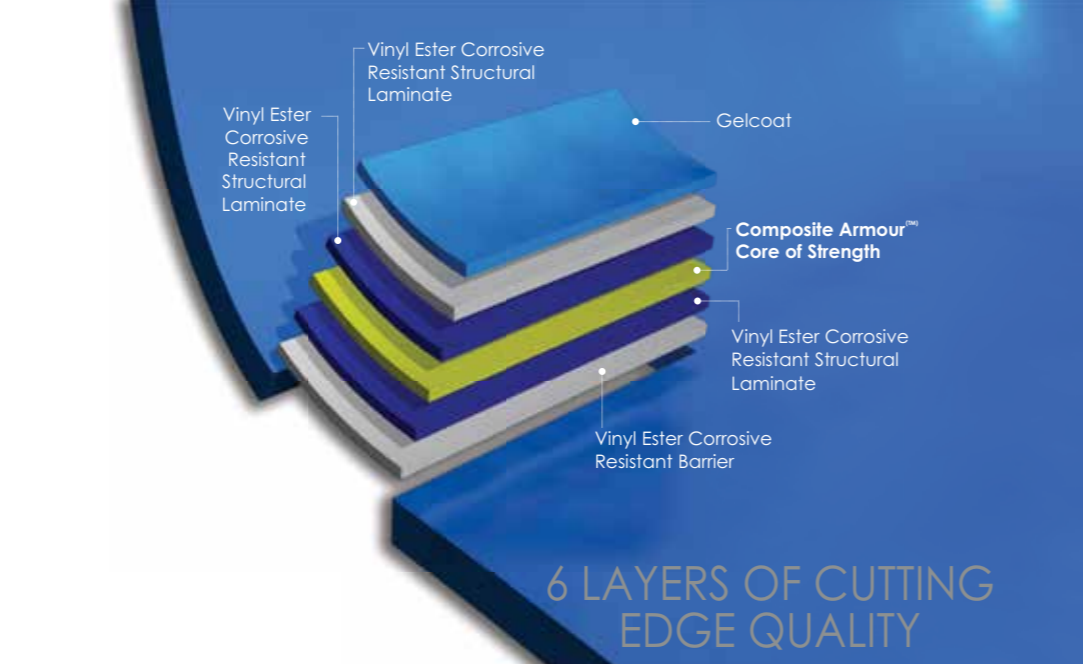

Remember, it is all about safeguarding your investment both in the swimming pool shell itself and all of the investment you make in finishing the area around the swimming pool with paving, decking and landscaping.

Full Vinyl Ester Resin Construction

Traditional fiberglass pools are made up of a number of layers being:

1. Gelcoat Color Layer
2. Corrosive Resistant Vinyl Ester Resin with Fiberglass Layer
3. Structural Polyester Resin with Fiberglass Layer
4. Polyester Resin Finishing Layer

In the last 20 years, one of the most important innovations that has been introduced is the incorporation of a corrosive resistant Vinyl Ester Resin layer. Vinyl Ester Resin is a high performance resin that not only provides improved strength properties, but also inhibits water penetration into the laminate, more commonly referred to as osmosis.

Many manufacturers will often apply only a single layer of Vinyl Ester Resin onto their swimming pool. This is because Vinyl Ester Resin is traditionally double the cost of a polyester resin, a cheaper resin often used to provide bulk to the swimming pool. Unfortunately, with only one layer of Vinyl Ester Resin, issues related to osmosis have continued to appear, resulting in the failure of swimming pools built under this traditional manufacturing method.

A Leisure Pools® Composite Armour™ swimming pool comes with a full Vinyl Ester Resin construction (excluding the gelcoat layer). Leisure Pools® has taken this course of action in order to offer the following amazing benefits:

- *Vinyl Ester Resin provides improved structural strength properties over traditional polyester resin therefore enabling Leisure Pools® to offer a stronger swimming pool*
- *By constructing all layers after the gelcoat color with Vinyl Ester Resin, Leisure Pools® is able to offer a Lifetime Structural Osmosis Warranty*

A swimming pool is something that should last a long time. Customers may spend tens of thousands of dollars on a swimming pool project, and in light of such, the swimming pool shell must last. Leisure Pools® Composite Armour™ swimming pool with full Vinyl Ester Resin construction is another means by which to ensure quality and durability.