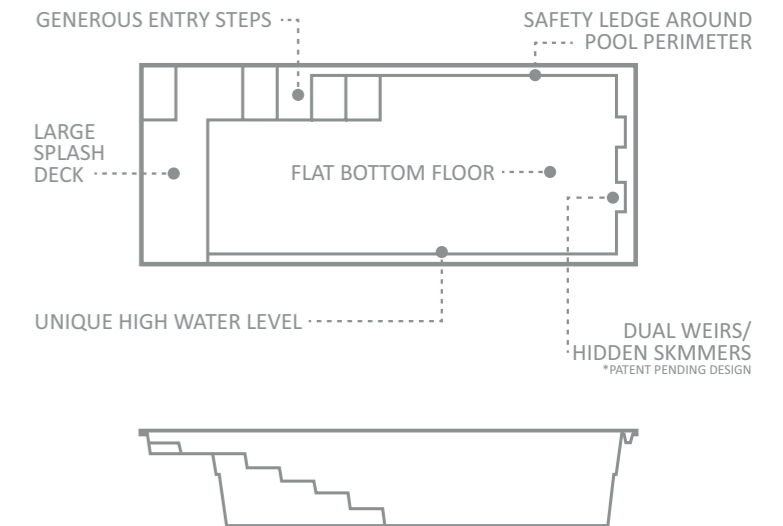

LENGTH	WIDTH	FLAT BOTTOM DEPTH
26' 4"	10' 8"	4' 11"
23' 0"	10' 8"	4' 11"