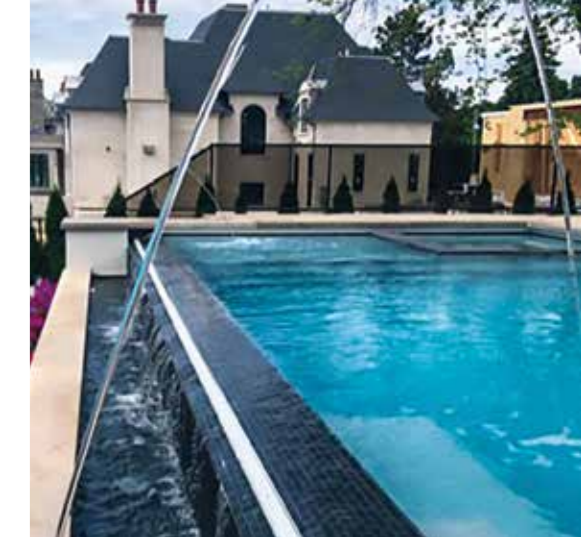

Leisure Pools GTA Toronto, Ontario

The Ultimate™ 30 in Graphite Grey | Recognized Pool of the Month Winner for June 2019