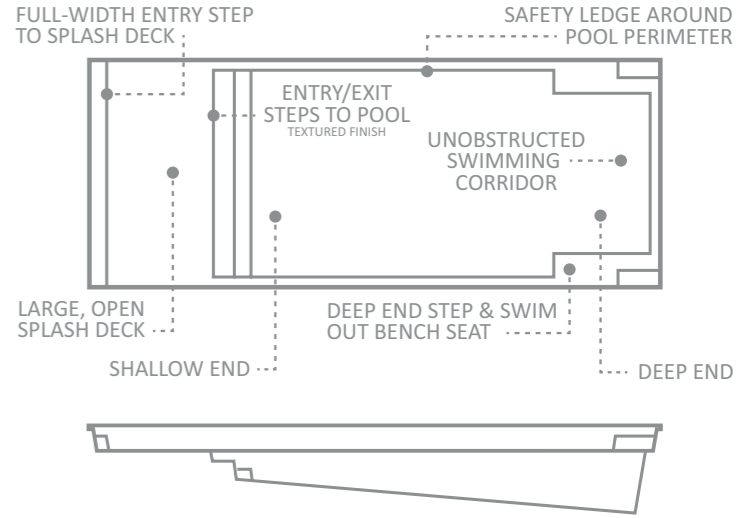

LENGTH	WIDTH	SHALLOW DEPTH	DEEP DEPTH
40' 0"	15' 5"	4' 4"	7' 0"
35' 0"	15' 5"	4' 4"	6' 6"
30' 0"	15' 5"	4' 4"	6' 0"

*Some measurements rounded