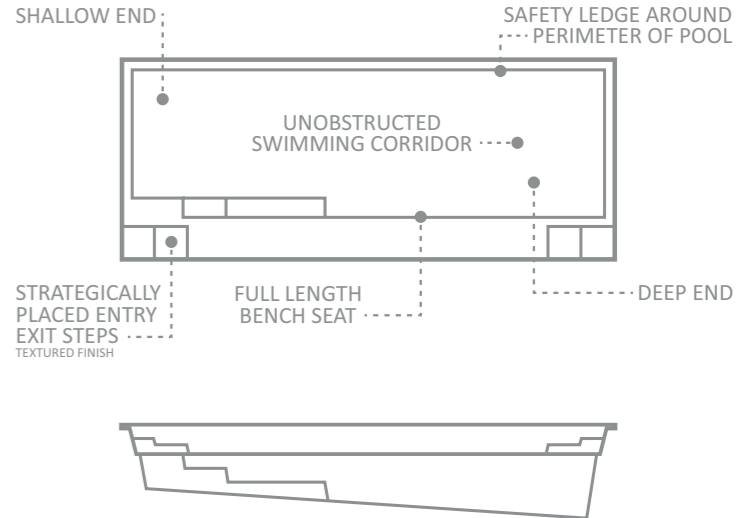

LENGTH	WIDTH	SHALLOW DEPTH	DEEP DEPTH
32' 11"	12' 6"	4' 1"	6' 1"
29' 7"	12' 6"	4' 1"	5' 10"
26' 3"	12' 6"	4' 1"	5' 8"
23' 0"	12' 6"	4' 1"	5' 5"