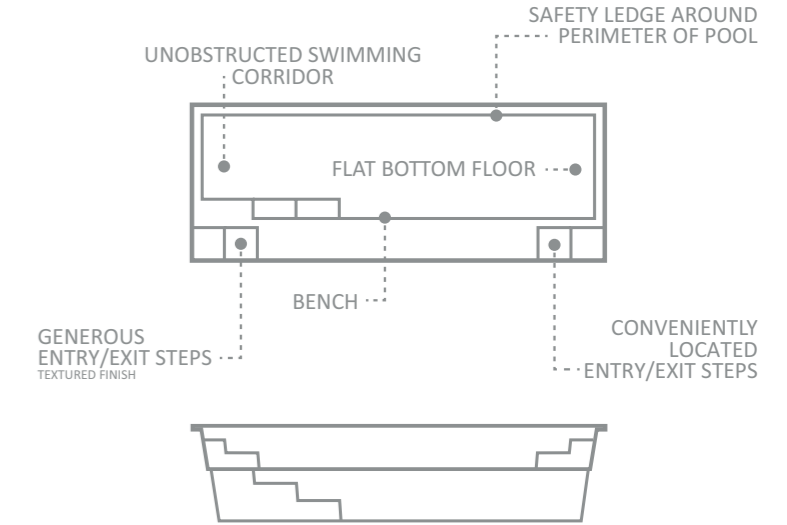

LENGTH	WIDTH	FLAT BOTTOM DEPTH
18' 8"	7' 5"	4' 5"

*Some measurements rounded