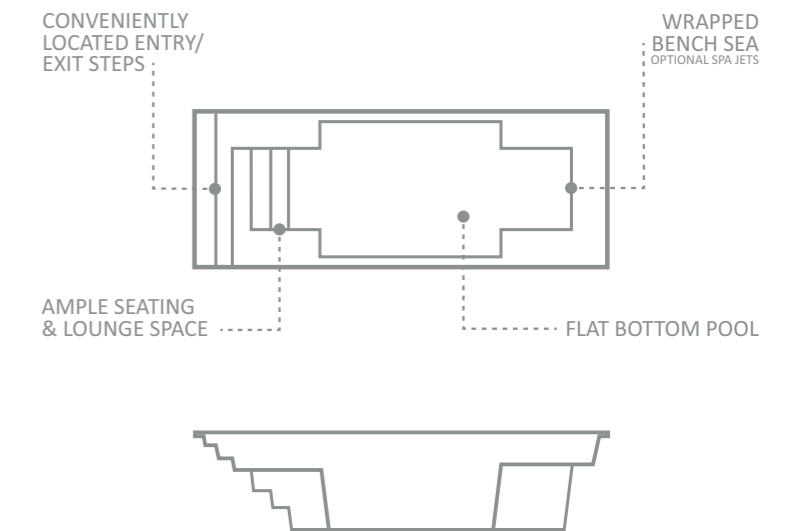

LENGTH	WIDTH	FLAT BOTTOM DEPTH
20' 0"	8' 0"	5' 0"
16' 0"	8' 0"	5' 0"

*Some measurements rounded