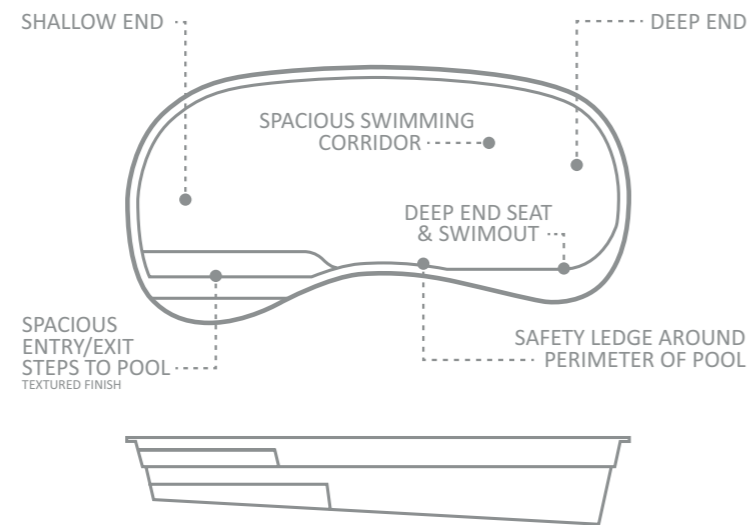

The Tuscany™

Swimming pools that feature a freeform design have always been a popular choice amongst pool owners. This type of design seems to epitomize a casual and relaxed feeling that many enjoy in their home.

The freeform shape of The Tuscany™ can adapt to any theme you may wish to create with your swimming pool area. The Tuscany™ is a delight to landscape around and lends itself readily to combine with rockeries and tropical plants, waterfalls, timber decks and natural stone surrounds. At the same time it will look equally impressive surrounded by paving tiles and neat cropped hedges in a more formal design.

Freeform designs fit perfectly in just about any pool site but are particularly adaptable to difficult corner sites where the freeform shapes afford considerable versatility of placement. The free-flowing curves allow you to maneuver the pool into places that many other more formal shapes won't fit.

The Tuscany™ maintains generous-sized steps into the pool at the shallow end as well as a bench seat swimout toward the deep end. Even though the pool seems quite curved, there is a full-length, unobstructed swimming corridor down the center of the pool, which affords the ability to swim laps.

With The Tuscany™, we can create your own personal oasis with all of the conveniences from home.

LENGTH	WIDTH	SHALLOW DEPTH	DEEP DEPTH
28' 6"	14' 1"	4' 0"	5' 8"
23' 3"	12' 1"	3' 8"	5' 0"

Note: Some variations apply within sizing.