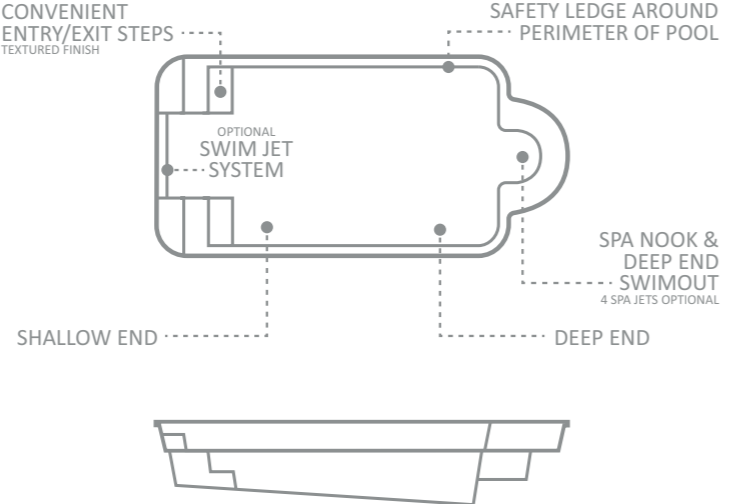

The Courtyard Roman™

As its name implies, The Courtyard Roman™ is the ideal centerpiece for that stunning courtyard setting. These days swimming pools are not just being seen as something great to swim in, but also something great to look at.

With The Courtyard Roman™ from Leisure Pools® as your starting point, just imagine the many interesting courtyard scenes that could be created around it.

Here is a pool that not only looks good, but also can be packed with features. This pool is ideal for a swim jet system, with the jets being located between the two sets of steps at the shallow end. Swim jets will enable you to get a good work out swimming against the water rushing past you.

At the other end, in the curved seating area, you can install spa jets and even seat aeration to create that massaging hydrotherapy effect you get in a spa. The main body of the pool is great for playing games or simply relaxing and cooling off on hot summer days.

The Courtyard Roman™ is also suitable for relatively simple heating, enabling this entertainment area to be used all year round. Whether you use this pool as an entertainment area, exercise center, a relaxation area, or courtyard centerpiece, this versatile pool can make it happen.