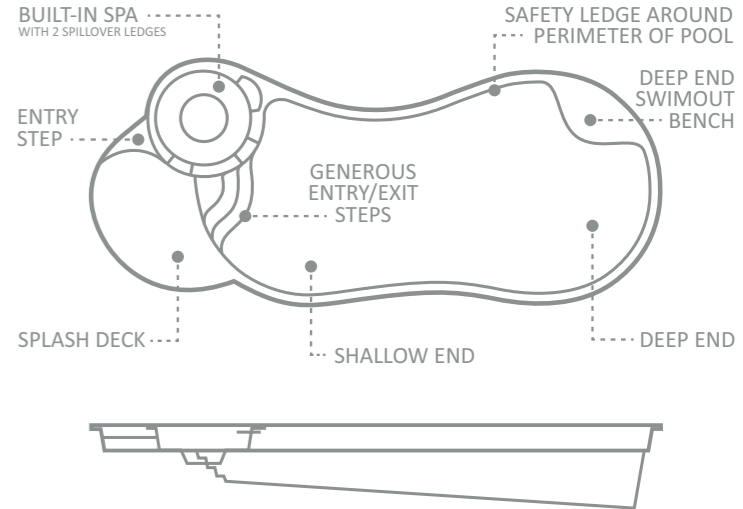

LENGTH	WIDTH	SHALLOW DEPTH	DEEP DEPTH
40' 0"	15' 8"	4' 9"	6' 8"
35' 0"	14' 9"	4' 9"	6' 4"
30' 0"	14' 9"	4' 9"	6' 1"

*Some measurements rounded