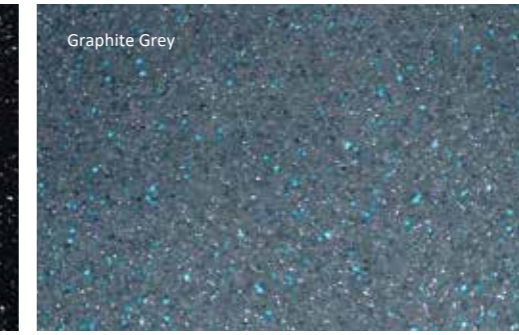

The Leisure Pools® Color Range

As leaders in the industry, Leisure Pools® introduced Aquaguard® colored gelcoats to the North American market more than 15 years ago. With excellent UV, blister and chemical resistance, the brilliant spectrum of options continues to drive consumer demand and grow the market share for fiberglass swimming pools.

Leisure Pools® stands behind our product, offering a 10 year Gelcoat Warranty on each pool; the longest in the industry.

Note: Colors are examples only and may vary from the finished product