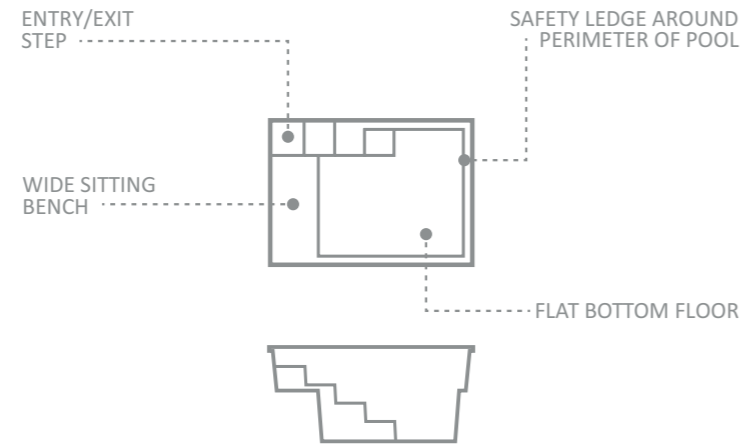

The Fiji Plunge™

What is a “Plunge Pool?” The general definition is a small, shallow pool that is typically built for the purpose of lounging, wading and cooling off for swimming and exercising. Today, many homeowners are installing a plunge pool because of their smaller size, easier maintenance and lower cost of ownership including reduced water requirements.

If that is what you are looking for, then we believe that The Fiji Plunge™ is the perfect pool for you - for your own small space, or as we like to think of it, your own “island.” The Fiji Plunge™ is a beautiful pool with a formal design and a bench down one wall allowing you to sit and relax. The bench is perfect for the addition of spa jets to enjoy the benefits of rushing water on your body and the therapeutic effects it can have on you.

The Fiji Plunge™ also combines a deep and generously sized wading area to cool down on a hot day. It’s also the perfect social pool where you can chat with friends and family or simply relax and enjoy the calm outdoors.

The Fiji Plunge™ has the perfect compact size, will fit in just about any size backyard and the bench seat allows the pool to be installed very close to your house or boundary fence. If you’re looking for happiness in a small pool, we invite you to take The Fiji Plunge™ with us.