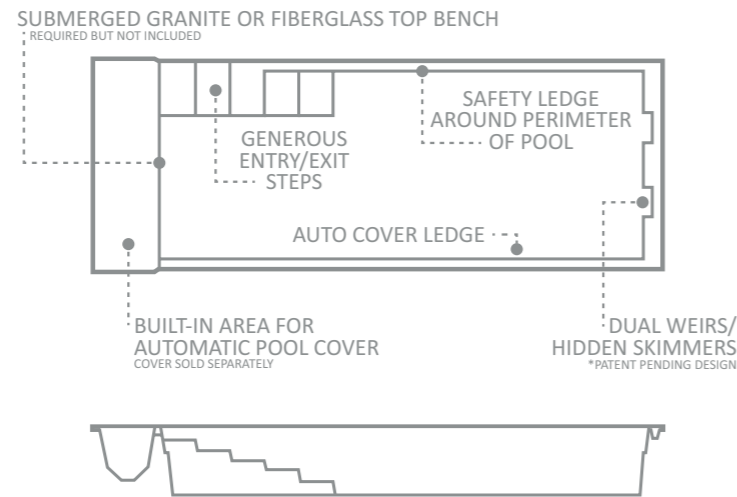

The Cube™ has a design feature of a cover box at the step end of the pool, which enables the installation of an automated cover (sold separately). The area is then intended to be covered with either granite stone or matching composite fiberglass (not included) to create a bench area over the cover box area. The automated cover, when activated, will extend out from behind the bench and extend down the entire length of the pool, providing better insulation for heating and keeping debris out of the pool.

The Cube™ offers our patent pending High Water Line design, which includes the incorporation of dual weirs and hidden skimmer boxes that allow The Cube™ to be nearly filled with water and yet still skim debris off the water surface. Once paved, The Cube™, with its innovative dual weirs, completely hides your skimmer boxes offering a unique look and feel. Any debris on your water surface magically disappears into the weirs.

This contemporary modern pool is packed with features, from its flat bottom design, which is great for playing pool games, to its unobstructed swimming corridor, which is ideal for swimming laps. Add in its technological advancements and quite simply, The Cube™ has it all.

LENGTH	WIDTH	FLAT BOTTOM DEPTH
39' 5"	13' 1"	4' 11"
34' 6"	13' 1"	4' 11"
29' 6"	13' 1"	4' 11"
26' 3"	10' 8"	4' 11"
23' 0"	10' 8"	4' 11"

Note: Bench not included, cover sold separately. Some variations apply within sizing.