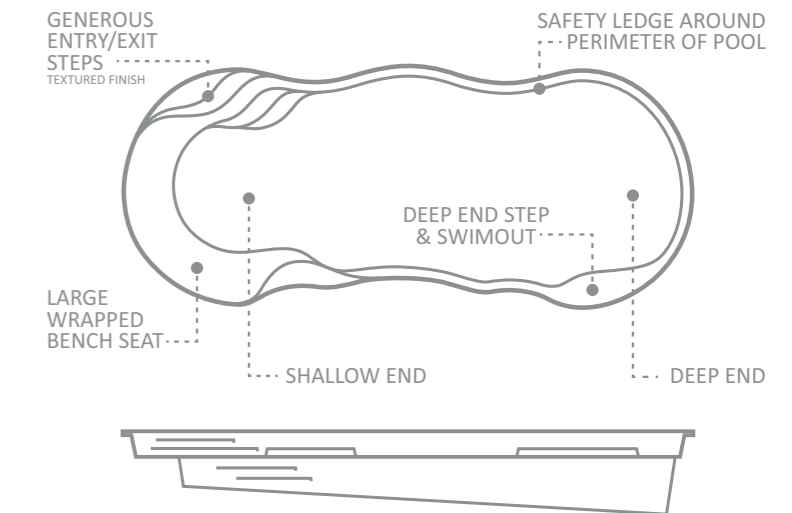

LENGTH	WIDTH	SHALLOW DEPTH	DEEP DEPTH
34' 1"	14' 6"	3' 11"	5' 10"
30' 3"	13' 11"	3' 11"	5' 7"
26' 7"	12' 4"	3' 11"	5' 4"

*Some measurements rounded