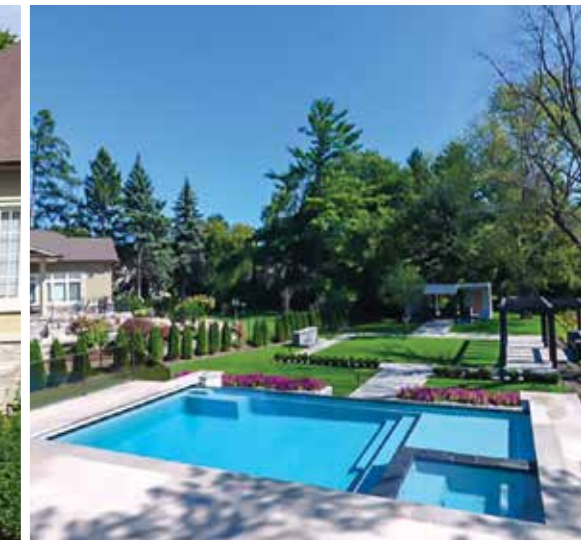

Leisure Pools GTA Toronto, Ontario

The Ultimate™ 30 in Graphite Grey | Recognized Pool of the Month Winner for June 2019