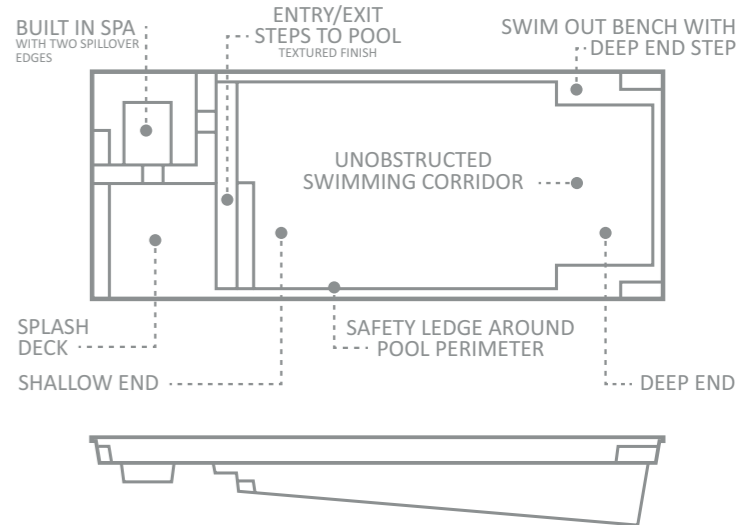

LENGTH	WIDTH	SHALLOW	DEEP
40' 0"	15' 5"	4' 3"	7' 0"
35' 0"	15' 5"	4' 3"	6' 6"
30' 0"	15' 5"	4' 3"	6' 0"