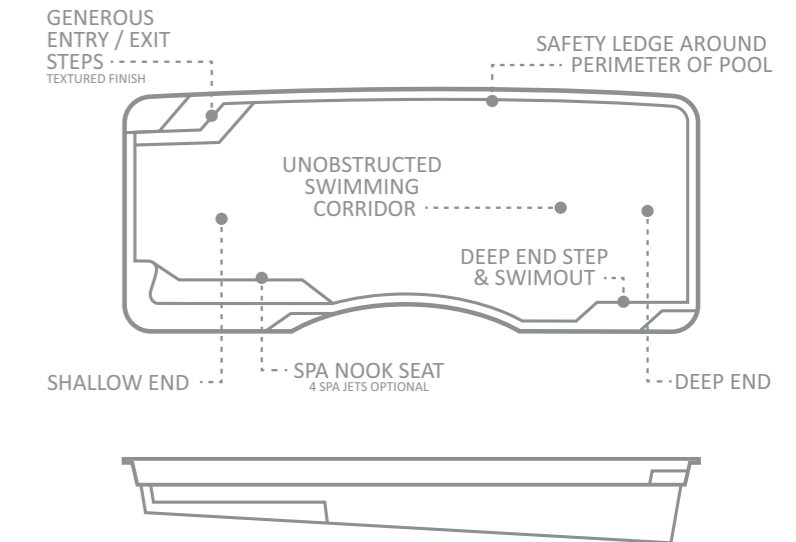

LENGTH	WIDTH	SHALLOW DEPTH	DEEP DEPTH
38' 5"	14' 6"	3' 9"	6' 2"
34' 2"	14' 6"	3' 9"	5' 11"
30' 10"	14' 6"	3' 9"	5' 8"
26' 11"	13' 6"	3' 9"	5' 5"

*Some measurements rounded