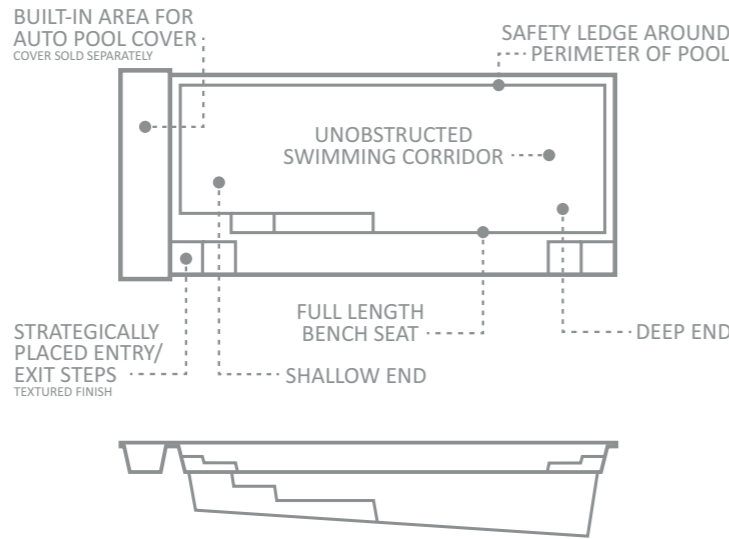

The Reflection™

plus Cover Box

In taking the Reflection™ into the next generation, Leisure Pools® added a built-in housing for an optional automated pool cover.

The benefits of having a retractable cover will not only improve your heating options, but also keep your pool free from leaves and debris. Furthermore, you will have the ability to automatically retract your pool cover out of sight.

Perfect for a variety of climates and surroundings, this design not only offers a tidy environment to store the cover, but also provides efficient use of space by having it built into the pool.

With The Reflection™ plus Cover Box, you really can have the best of both worlds: a functional, stylish and elegantly designed swimming pool with the option to cover your pool in an efficient and easy way.

Note: Cover Box measures 1'10" x 13'4" x 2'4".

LENGTH	WIDTH	SHALLOW	DEEP
32' 7"	13' 4"	4' 1"	5' 10"
29' 3"	13' 4"	4' 1"	5' 8"
26' 0"	13' 4"	4' 1"	5' 5"

*Some measurements rounded