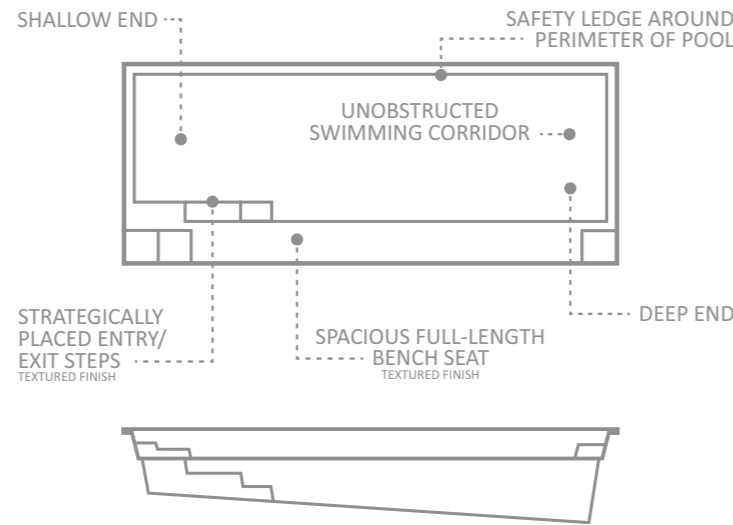

The Harmony™

In harmony with your home, in harmony with your landscape, in harmony with your lifestyle...Leisure Pools® has created The Harmony™ range with the ability to adapt perfectly into any situation. Leisure Pools®, having received a strong demand from our customers for a modern, clean-lined architectural design, developed The Harmony™ to satisfy this demand.

The Harmony™ is a simple, rectangular swimming pool with square corners that provides you with a sleek, modern design. This model includes a spacious bench that runs the entire length of the pool, providing direct access to the entry/exit steps that lead down to the pool floor, or the single steps in or out of the pool itself.

The Harmony™ was created as a pool with deeper depths, ensuring even the tallest of people can have an enjoyable swim. It is its width, however, that enables it to fit comfortably within many home blocks.

By having the full length bench and steps on one side of the pool, the design allows the deepest part of the pool to be well away from any house foundations. This can often allow the pool to be set closer to the home, a great benefit for backyards with limited space for a pool. The Harmony™ may just be the perfect pool for your home.