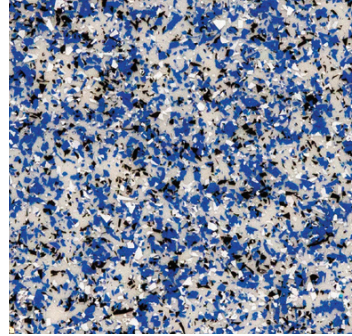

Sapphire Blue

Crystite Classic
G2